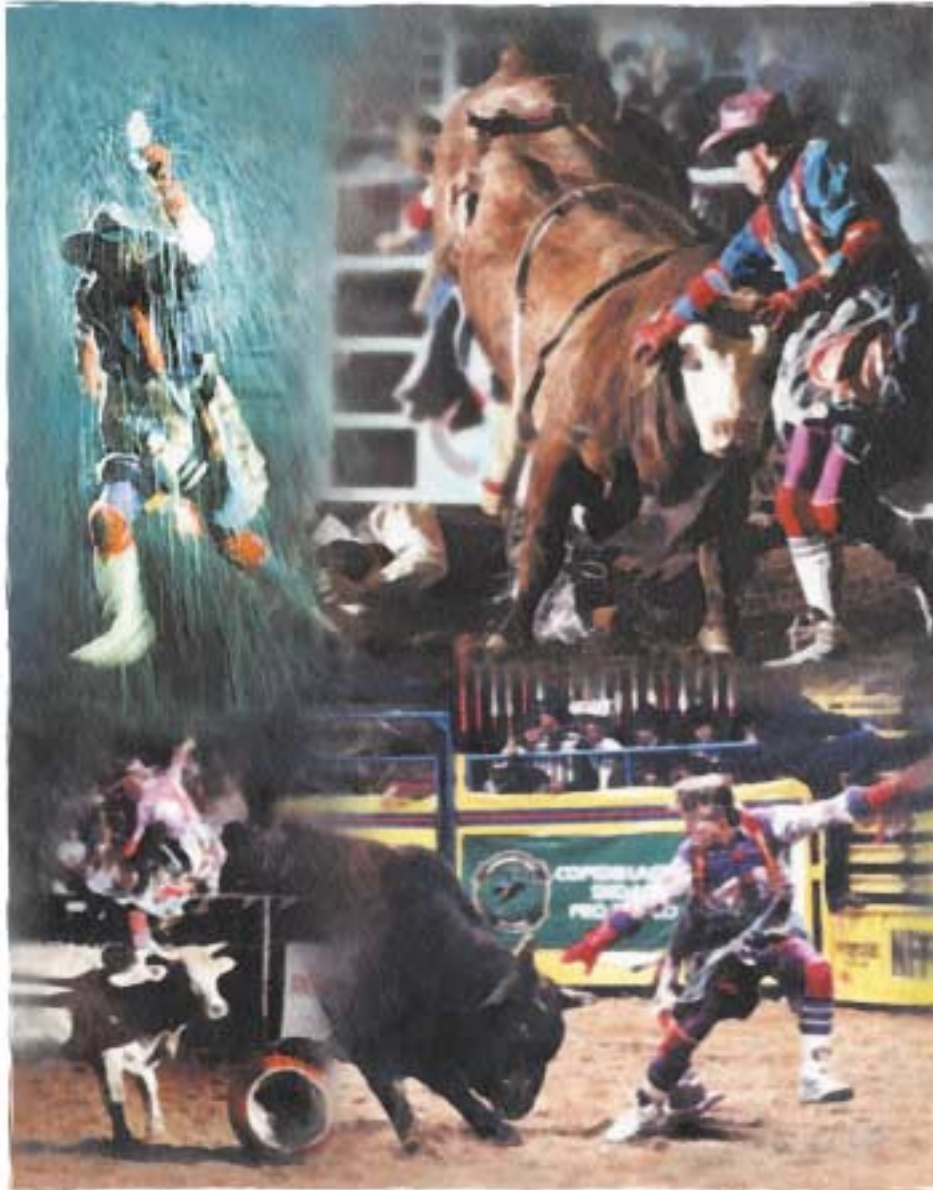

DIAMONDD.NET

ROACH'S RESUMÉ

Poster, 11"x14", signed by ROACH	$ 25.00
Poster, 11"x14"	$ 15.00
Gicleé print on canvas, signed by the artist	
16"x20"	$ 200.00
11"x14"	$ 100.00
8"x10"	$ 75.00